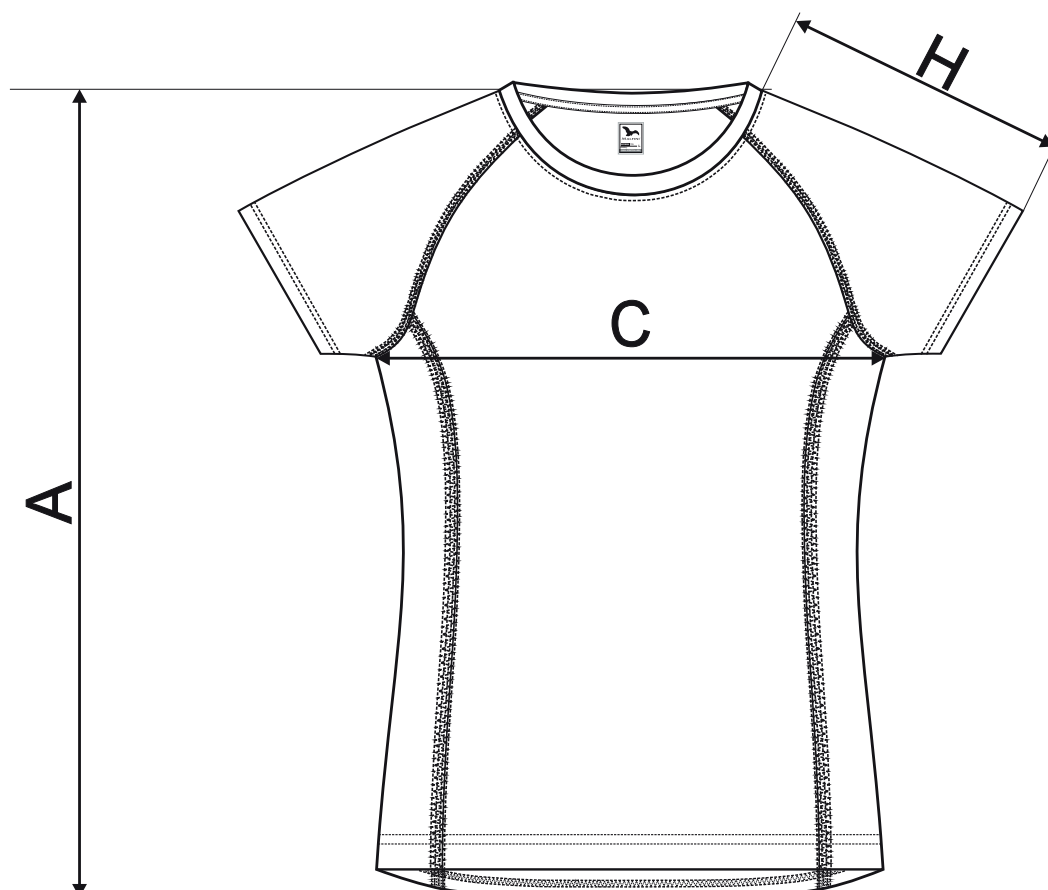

176 Destiny ♀

SIZE SPECIFICATION [cm]

size	XS	S	M	L	XL	2XL
A	61	63	65	67	69	71
C	38	42	46	50	55	61
H	22	23,5	25	26,5	28	29,5

All size specifications listed are in cm. Accepted tolerance of up to $\pm 5\%$.