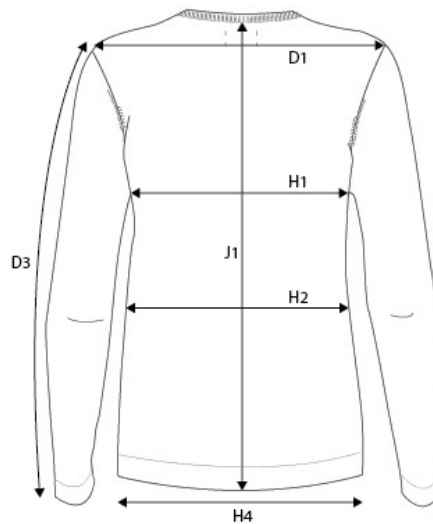

SIZE AND FIT: BRIGHTON

BRIGHTON Mens

Base size: M / Measurement (in cm)	Diagram	S	M	L	XL	XXL	3XL	4XL
CENTRE BACK TO END OF SLEEVE	D2	85	87	89	91	93	95	97
CHEST WIDTH at armhole	H1	48	51	54	57	60	63	66
WAIST	H2	46	49	52	55	58	61	64
BOTTOM WIDTH - RIB BOTTOM EDGE	H4	36	39	42	45	48	51	54
FULL LENGTH at centre back	J1	67	69	71	73	75	77	79

BRIGHTON Ladies

Base size: M / Measurement (in cm)	Diagram	XS	S	M	L	XL	XXL	3XL
SHOULDER TO SHOULDER	D1	34	35	36	37	38	39	40
SLEEVE LENGTH	D3	61,5	62,5	63,5	64,5	65,5	66,5	67,5
CHEST WIDTH at armhole	H1	42	45	48	51	54	57	61
WAIST	H2	39	42	45	48	51	55	59
BOTTOM WIDTH	H4	42	45	48	51	54	57	61
FULL LENGTH at centre back	J1	58	60	62	64	66	68	70