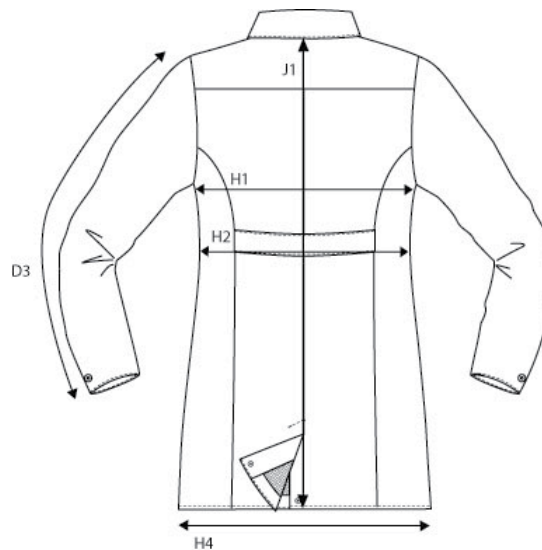

SIZE AND FIT: SEATTLE

**SEATTLE Mens**

Base size: <b>M</b> / Measurement (in cm)	Diagram	S	M	L	XL	XXL	3XL	4XL
SLEEVE LENGTH - from shoulderseam	D3	64,75	<b>66,5</b>	68,25	70	71,75	73,5	75,25
1/2 CHEST WIDTH at armhole	H1	54	<b>57</b>	60	63	66	69	72
1/2 WAIST	H2	53	<b>56</b>	59	62	65	68	71
1/2 BOTTOM WIDTH	H4	53	<b>56</b>	59	62	65	68	71
FULL LENGTH at centre back	J1	80	<b>83</b>	86	89	92	95	98

**SEATTLE Ladies**

Base size: <b>M</b> / Measurement (in cm)	Diagram	XS	S	M	L	XL	XXL	3XL
SLEEVE LENGTH - from shoulderseam	D3	63	64	<b>65</b>	66	67	68	69
1/2 CHEST WIDTH at armhole	H1	45	48	<b>51</b>	54	57	60	64
1/2 WAIST	H2	42	45	<b>48</b>	51	54	57	61
1/2 BOTTOM WIDTH	H4	54	57	<b>60</b>	63	66	69	73
FULL LENGTH at centre back	J1	81	83	<b>85</b>	87	89	91	93