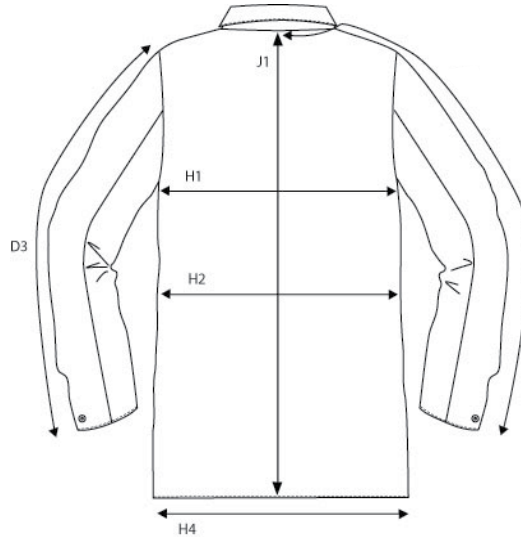

SIZE AND FIT: SEATTLE

**SEATTLE Mens**

Base size: <b>M</b> / Measurement (in cm)	Diagram	S	M	L	XL	XXL	3XL	4XL
SLEEVE LENGTH - from shoulderseam	D3	64,75	<b>66,5</b>	68,25	70	71,75	73,5	75,25
1/2 CHEST WIDTH at armhole	H1	54	<b>57</b>	60	63	66	69	72
1/2 WAIST	H2	53	<b>56</b>	59	62	65	68	71
1/2 BOTTOM WIDTH	H4	53	<b>56</b>	59	62	65	68	71
FULL LENGTH at centre back	J1	80	<b>83</b>	86	89	92	95	98

**SEATTLE Ladies**

Base size: <b>M</b> / Measurement (in cm)	Diagram	XS	S	M	L	XL	XXL	3XL
SLEEVE LENGTH - from shoulderseam	D3	63	64	<b>65</b>	66	67	68	69
1/2 CHEST WIDTH at armhole	H1	45	48	<b>51</b>	54	57	60	64
1/2 WAIST	H2	42	45	<b>48</b>	51	54	57	61
1/2 BOTTOM WIDTH	H4	54	57	<b>60</b>	63	66	69	73
FULL LENGTH at centre back	J1	81	83	<b>85</b>	87	89	91	93